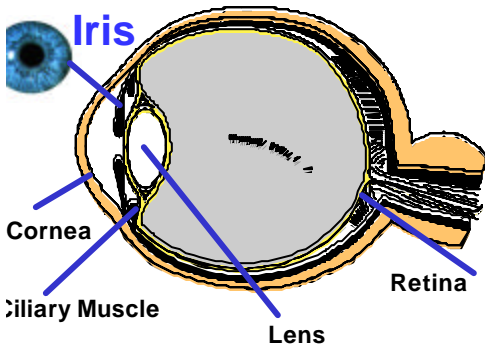

Authenticam™

PC Iris Recognition Camera

- The pattern of the Iris is complex and unique to each individual
- Left vs. Right eyes are different
- Eyes of Identical twins differ
- Iris patterns show virtually no change over a person's lifetime

Panasonic Authenticam™

1. **Computer System Requirements**
2. Windows 98, Windows ME, or Windows 2000
   - 266 MHz MMX or equivalent CPU
   - 64 MB RAM, 17 MB free hard disk space
   - CD-ROM Drive (for software installation)
   - VGA minimum resolution
   - One available USB port

1. **Camera Driver**
2. WDM Compliant (Windows Driver Model) Camera driver is compatible with standard Windows imaging applications

1. **Bundled Software**
2. CD-ROM includes
     - *Private ID™* software (Iris Code® generator) Compatible with KnowWho Server SecureSuite®
     - *SecureLogon* - Local PC Iris Logon
     - *Secure Folder* - Iris Folder Lock
     - *SecureApp* - Restrict Access to Applications
     - *Secure Session* - passes password information to internet Browser dialog boxes

1. **Power**
2. Power obtained from computer USB port

1. **Cable & Connector**
2. Standard Universal serial bus connector
   - Harness length approx 1.8 m

1. **Warranty**
2. 1 year

1. **Standards**
2. Worldwide standards compliant:
     - FCC Class B
     - CENELEC (EN 60825-1),
     - ANSI RP-27.1-96
     - CE Mark
     - UL

MECHANICAL/ENVIRONMENTAL

1. **Dimensions**
2. 42 mm (w) x 90mm (h) x 74mm(d)
   - 1 5/8 (w) x 3 1/2" (h) x 2- 15/16 (d)
3. **Weight**
4. 160 g (0.35 Lbs)

Do you know who is logged onto your network or accessing private information? Are you protected against the fraudulent use of your financial data? Panasonic's Authenticam™ camera with Private ID™ lets you know for sure.

Private ID™ software is Iridian Technologies' proprietary software that prepares the video image for conversion into a digital IrisCode® record. Because it works in single-factor authentication mode, and requires no other information in association with the record, it affords the ultimate in security and user privacy.

Authentication solutions for a new economy

IRIS CHANNEL

1. **Average Capture Time**
2. Identifies user in less than 2 seconds
3. **Acquisition Distance**
4. 19"-21" from camera lens for Iris Imaging
5. **Self Alignment Interface**
6. Simple Multi-color LED guides user to proper alignment position in front of camera
7. **Compatibility**
8. KnoWho™ / PrivateID™ architecture
9. **Position**
10. Top of monitor or desktop (Optimal performance position is top of monitor)