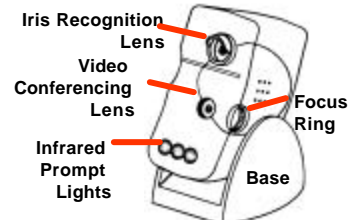

VIDEOCONFERENCING CHANNEL

1. **Image Sensor**
2. Progressive scan CCD with VGA resolution
3. **Recommended Illumination**
4. 40 lux at f2:0 for optimum performance in videoconference mode
5. **White Balance**
6. ATW Automatic or Manual control (selectable)
7. **Privacy Shutter**
8. Yes
9. **Frame Rates**
10. VGA (640x480): 12.5 fps
    - QVGA (320x240): 30 fps
    - CIF (352x288): 30 fps
    - QCIF (176x144): 30 fps

Specifications subject to change without notice

Panasonic

Panasonic Security & Digital Imaging Company
Vision Systems Group/OEM
50 Meadowlands Parkway 4-D4, Secaucus, NJ 07094
For More Information see www.Panasonic.com/iris
Call 888-880-VISION